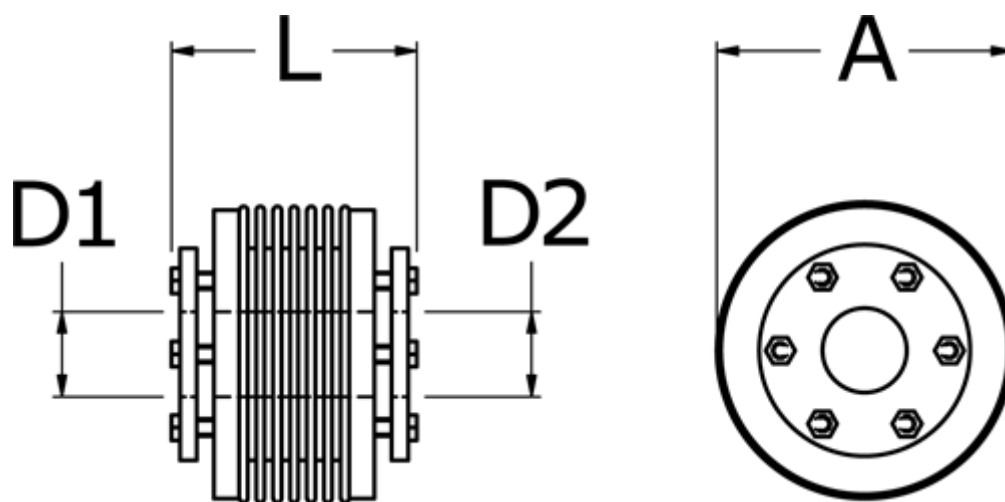

# Data Sheet

Article number: 3330500300611414

Description: Bellow coupling type 5 size30  
Length 61 mm, bore 14/14 mm

## Measures

A	= 56
D1	= 14
D2	= 14
L	= 61
Nom. torque NM (Tkn)	= 30